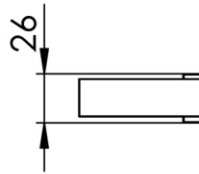

Dimensions (Width x Depth x Height)

Dimensions (Largeur x Profondeur x Hauteur)

Abmessungen (Breite x Tiefe x Höhe)

Dimensiones (Anchura x Profundidad x Altura)

Размеры (Ширина x Глубина x Высота)

Afmetingen (Breedte x Diepte x Hoogte)

177 x 65 x 26 mm

6.97 x 2.56 x 1.02 inches

0.38kg

GB Features

Monobloc accessory
 2 fixing points per support plate, oblong holes
 Direct fixing on the wall (no interface between the wall and the accessory)
 Solid assembling by 2 grub screws
 No visible screw
 Screws and wallplugs included