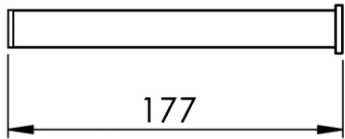

Dimensions (Width x Depth x Height)

Dimensions (Largeur x Profondeur x Hauteur)

Abmessungen (Breite x Tiefe x Höhe)

Dimensiones (Anchura x Profundidad x Altura)

Размеры (Ширина x Глубина x Высота)

Afmetingen (Breedte x Diepte x Hoogte)

177 x 65 x 26 mm

6.97 x 2.56 x 1.02 inches

0.38kg

GB Features

Monobloc accessory
 2 fixing points per support plate, oblong holes
 Direct fixing on the wall (no interface between the wall and the accessory)
 Solid assembling by 2 grub screws
 No visible screw
 Screws and wallplugs included