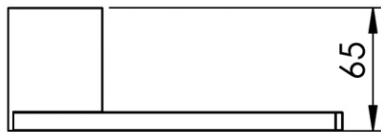

Dimensions (Width x Depth x Height)

Dimensions (Largeur x Profondeur x Hauteur)

Abmessungen (Breite x Tiefe x Höhe)

Dimensiones (Anchura x Profundidad x Altura)

Размеры (Ширина x Глубина x Высота)

Afmetingen (Breedte x Diepte x Hoogte)

177 x 65 x 26 mm

6.97 x 2.56 x 1.02 inches

0.38kg

GB Features

Monobloc accessory
 2 fixing points per support plate, oblong holes
 Direct fixing on the wall (no interface between the wall and the accessory)
 Solid assembling by 2 grub screws
 No visible screw
 Screws and wallplugs included