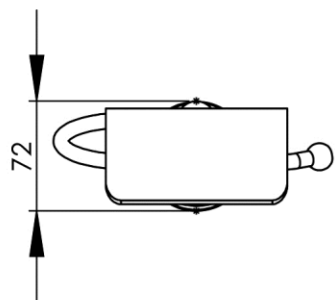

184 x 185 x 72 mm

7.24 x 7.28 x 2.83 inches

Dimensions (Width x Depth x Height)

Dimensions (Largeur x Profondeur x Hauteur)

Abmessungen (Breite x Tiefe x Höhe)

Dimensiones (Anchura x Profundidad x Altura)

Размеры (Ширина x Глубина x Высота)

Afmetingen (Breedte x Diepte x Hoogte)

GB Features

Monobloc accessory
Decorating surrounding of wall plate
3 fixing points per support plate, oblong holes
Direct fixing on the wall (no interface between the wall and the accessory)
No visible screw
Screws and wallplugs included