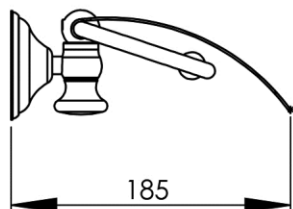

184 x 185 x 72 mm

7.24 x 7.28 x 2.83 inches

Dimensions (Width x Depth x Height)

Dimensions (Largeur x Profondeur x Hauteur)

Abmessungen (Breite x Tiefe x Höhe)

Dimensiones (Anchura x Profundidad x Altura)

Размеры (Ширина x Глубина x Высота)

Afmetingen (Breedte x Diepte x Hoogte)

GB Features

Monobloc accessory
Decorating surrounding of wall plate
3 fixing points per support plate, oblong holes
Direct fixing on the wall (no interface between the wall and the accessory)
No visible screw
Screws and wallplugs included