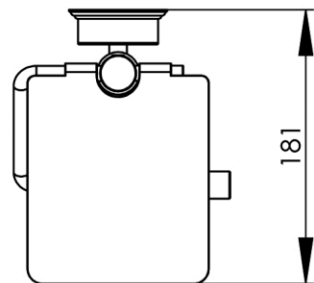

143 x 181 x 70 mm

5.63 x 7.13 x 2.76 inches

Dimensions (Width x Depth x Height)

Dimensions (Largeur x Profondeur x Hauteur)

Abmessungen (Breite x Tiefe x Höhe)

Dimensiones (Anchura x Profundidad x Altura)

Размеры (Ширина x Глубина x Высота)

Afmetingen (Breedte x Diepte x Hoogte)

GB Features

Monobloc accessory
Decorating surrounding of wall plate
3 fixing points per support plate, oblong holes
Direct fixing on the wall (no interface between the wall and the accessory)
No visible screw
Screws and wallplugs included