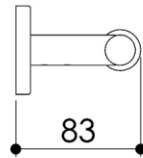

Dimensions (Width x Depth x Height)

Dimensions (Largeur x Profondeur x Hauteur)

Abmessungen (Breite x Tiefe x Höhe)

Dimensiones (Anchura x Profundidad x Altura)

Размеры (Ширина x Глубина x Высота)

Afmetingen (Breedte x Diepte x Hoogte)

165 x 83 x 58 mm

6.5 x 3.27 x 2.28 inches

0.3043kg

GB Features

Monobloc accessory
3 fixing points per support plate, oblong holes
Direct fixing on the wall (no interface between the wall and the accessory)
2 grub screws (theft protection)
No visible screw
Screws and wallplugs included