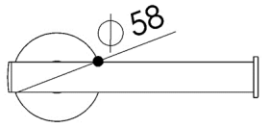

Dimensions (Width x Depth x Height)

Dimensions (Largeur x Profondeur x Hauteur)

Abmessungen (Breite x Tiefe x Höhe)

Dimensiones (Anchura x Profundidad x Altura)

Размеры (Ширина x Глубина x Высота)

Afmetingen (Breedte x Diepte x Hoogte)

165 x 83 x 58 mm

6.5 x 3.27 x 2.28 inches

0.3043kg

GB Features

Monobloc accessory
3 fixing points per support plate, oblong holes
Direct fixing on the wall (no interface between the wall and the accessory)
2 grub screws (theft protection)
No visible screw
Screws and wallplugs included