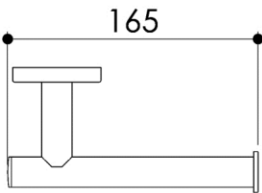

Dimensions (Width x Depth x Height)

Dimensions (Largeur x Profondeur x Hauteur)

Abmessungen (Breite x Tiefe x Höhe)

Dimensiones (Anchura x Profundidad x Altura)

Размеры (Ширина x Глубина x Высота)

Afmetingen (Breedte x Diepte x Hoogte)

165 x 83 x 58 mm

6.5 x 3.27 x 2.28 inches

0.3043kg

GB Features

Monobloc accessory
3 fixing points per support plate, oblong holes
Direct fixing on the wall (no interface between the wall and the accessory)
2 grub screws (theft protection)
No visible screw
Screws and wallplugs included