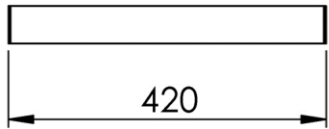

Dimensions (Width x Depth x Height)

Dimensions (Largeur x Profondeur x Hauteur)

Abmessungen (Breite x Tiefe x Höhe)

Dimensiones (Anchura x Profundidad x Altura)

Размеры (Ширина x Глубина x Высота)

Afmetingen (Breedte x Diepte x Hoogte)

420 x 65 x 50 mm

16.54 x 2.56 x 1.97 inches

1.15kg

GB Features

Monobloc accessory
 2 fixing points per support plate, oblong holes
 Direct fixing on the wall (no interface between the wall and the accessory)
 Solid assembling by 2 grub screws
 No visible screw
 Screws and wallplugs included