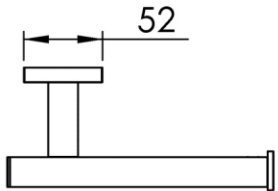

Dimensions (Width x Depth x Height)

Dimensions (Largeur x Profondeur x Hauteur)

Abmessungen (Breite x Tiefe x Höhe)

Dimensiones (Anchura x Profundidad x Altura)

Размеры (Ширина x Глубина x Высота)

Afmetingen (Breedte x Diepte x Hoogte)

176 x 89 x 42 mm

6.93 x 3.5 x 1.65 inches

0.43kg

GB Features

Monobloc accessory
3 fixing points per support plate, oblong holes
Direct fixing on the wall (no interface between the wall and the accessory)
2 grub screws (theft protection)
No visible screw
Screws and wallplugs included