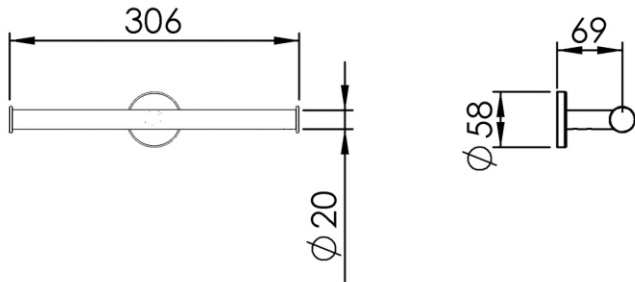

Dimensions (Width x Depth x Height)

Dimensions (Largeur x Profondeur x Hauteur)

Abmessungen (Breite x Tiefe x Höhe)

Dimensiones (Anchura x Profundidad x Altura)

Размеры (Ширина x Глубина x Высота)

Afmetingen (Breedte x Diepte x Hoogte)

306 x 79 x 58 mm

12.05 x 3.11 x 2.28 inches

0.51kg

GB Features

Monobloc accessory
 3 fixing points per support plate, oblong holes
 Direct fixing on the wall (no interface between the wall and the accessory)
 2 grub screws (theft protection)
 No visible screw
 Screws and wallplugs included