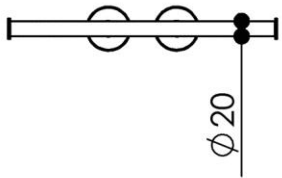

Dimensions (Width x Depth x Height)

Dimensions (Largeur x Profondeur x Hauteur)

Abmessungen (Breite x Tiefe x Höhe)

Dimensiones (Anchura x Profundidad x Altura)

Размеры (Ширина x Глубина x Высота)

Afmetingen (Breedte x Diepte x Hoogte)

355 x 82 x 58 mm

13.98 x 3.23 x 2.28 inches

0.31kg

GB Features

Monobloc accessory
3 fixing points per support plate, oblong holes
Direct fixing on the wall (no interface between the wall and the accessory)
2 grub screws (theft protection)
No visible screw
Screws and wallplugs included