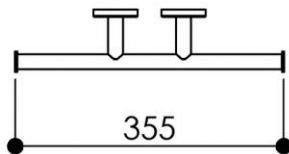

Dimensions (Width x Depth x Height)

Dimensions (Largeur x Profondeur x Hauteur)

Abmessungen (Breite x Tiefe x Höhe)

Dimensiones (Anchura x Profundidad x Altura)

Размеры (Ширина x Глубина x Высота)

Afmetingen (Breedte x Diepte x Hoogte)

355 x 82 x 58 mm

13.98 x 3.23 x 2.28 inches

0.31kg

GB Features

Monobloc accessory
3 fixing points per support plate, oblong holes
Direct fixing on the wall (no interface between the wall and the accessory)
2 grub screws (theft protection)
No visible screw
Screws and wallplugs included