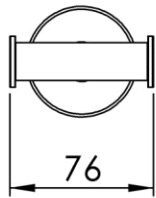

Dimensions (Width x Depth x Height)

Dimensions (Largeur x Profondeur x Hauteur)

Abmessungen (Breite x Tiefe x Höhe)

Dimensiones (Anchura x Profundidad x Altura)

Размеры (Ширина x Глубина x Высота)

Afmetingen (Breedte x Diepte x Hoogte)

76 x 82 x 58 mm

2.99 x 3.23 x 2.28 inches

0.1476kg

GB Features

Monobloc accessory
3 fixing points per support plate, oblong holes
Direct fixing on the wall (no interface between the wall and the accessory)
2 grub screws (theft protection)
No visible screw
Screws and wallplugs included