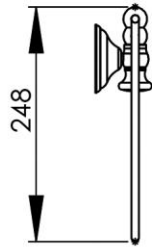

240 x 60 x 248 mm

9.45 x 2.36 x 9.76 inches

Dimensions (Width x Depth x Height)

Dimensions (Largeur x Profondeur x Hauteur)

Abmessungen (Breite x Tiefe x Höhe)

Dimensiones (Anchura x Profundidad x Altura)

Размеры (Ширина x Глубина x Высота)

Afmetingen (Breedte x Diepte x Hoogte)

GB Features

Monobloc accessory
Decorating surrounding of wall plate
3 fixing points per support plate, oblong holes
Direct fixing on the wall (no interface between the wall and the accessory)
No visible screw
Screws and wallplugs included