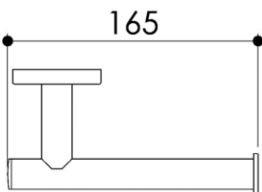

Dimensions (Width x Depth x Height)

Dimensions (Largeur x Profondeur x Hauteur)

Abmessungen (Breite x Tiefe x Höhe)

Dimensiones (Anchura x Profundidad x Altura)

Размеры (Ширина x Глубина x Высота)

Afmetingen (Breedte x Diepte x Hoogte)

165 x 83 x 58 mm

6.5 x 3.27 x 2.28 inches

0.3043kg

GB Features

Monobloc accessory
 3 fixing points per support plate, oblong holes
 Direct fixing on the wall (no interface between the wall and the accessory)
 2 grub screws (theft protection)
 No visible screw
 Screws and wallplugs included