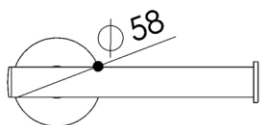

Dimensions (Width x Depth x Height)

Dimensions (Largeur x Profondeur x Hauteur)

Abmessungen (Breite x Tiefe x Höhe)

Dimensiones (Anchura x Profundidad x Altura)

Размеры (Ширина x Глубина x Высота)

Afmetingen (Breedte x Diepte x Hoogte)

165 x 83 x 58 mm

6.5 x 3.27 x 2.28 inches

0.3043kg

GB Features

Monobloc accessory
 3 fixing points per support plate, oblong holes
 Direct fixing on the wall (no interface between the wall and the accessory)
 2 grub screws (theft protection)
 No visible screw
 Screws and wallplugs included