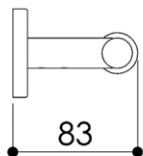

Dimensions (Width x Depth x Height)

Dimensions (Largeur x Profondeur x Hauteur)

Abmessungen (Breite x Tiefe x Höhe)

Dimensiones (Anchura x Profundidad x Altura)

Размеры (Ширина x Глубина x Высота)

Afmetingen (Breedte x Diepte x Hoogte)

165 x 83 x 58 mm

6.5 x 3.27 x 2.28 inches

0.3043kg

GB Features

Monobloc accessory
 3 fixing points per support plate, oblong holes
 Direct fixing on the wall (no interface between the wall and the accessory)
 2 grub screws (theft protection)
 No visible screw
 Screws and wallplugs included