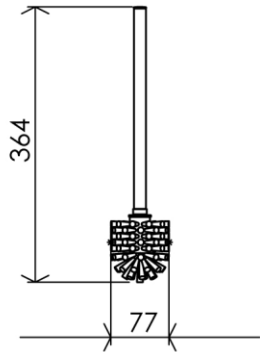

Dimensions (Width x Depth x Height)

Dimensions (Largeur x Profondeur x Hauteur)

Abmessungen (Breite x Tiefe x Höhe)

Dimensiones (Anchura x Profundidad x Altura)

Размеры (Ширина x Глубина x Высота)

Afmetingen (Breedte x Diepte x Hoogte)

77 x 77 x 364 mm

3.03 x 3.03 x 14.33 inches

0.1996kg

GB Features

This spare toilet brush is adaptable to all of our short toilet brush models
More economical and environmentally friendly, this toilet brush is the solution to refresh your WC at a lower cost
Brush head can be replaced without changing the handle
Bristles fitted on bronze collars to avoid oxydation