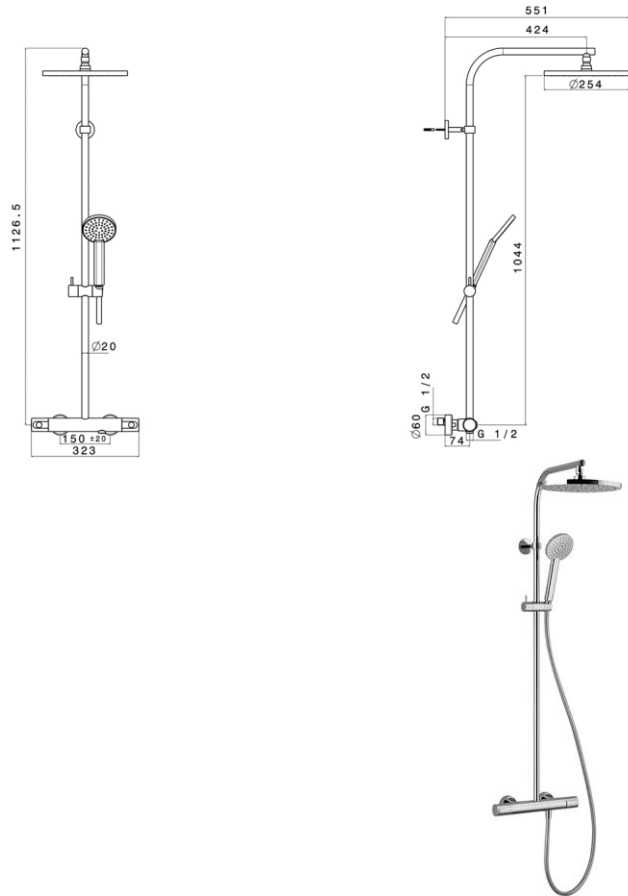

Dimensions (Width x Depth x Height)

Dimensions (Largeur x Profondeur x Hauteur)

Abmessungen (Breite x Tiefe x Höhe)

Dimensiones (Anchura x Profundidad x Altura)

Размеры (Ширина x Глубина x Высота)

Afmetingen (Breedte x Diepte x Hoogte)

323 x 551 x 1127 mm  
12.72 x 21.69 x 44.37 inches  
5.2kg

## Features

- Mixing valve type: Thermostatic
- System: 2 ways
- Inverter: Integrated with faucets
- Valve material: Brass
- Mechanism: Thermostatic cartridge
- Water saving: 50% (ECOstop function)
- Thermostatic cold body: Yes (PROtherm technology)
- Security 38 ° C: Yes (SECUREstop button)
- Cartridge mounting / dismantling system: Yes (EASYsystem maintenance)
- Column tube size: Ø20mm
- Possibility of cutting the column tube: No
- Size of the shower head: Ø200mm
- Shower head material: Stainless steel
- Apple high swivel: Yes
- Jet type: Rain
- Anti-limescale pimples: Yes
- Hand shower size: Ø100mm
- Shower holder: integrated in the tube and adjustable in height
- Shower head material: ABS
- Jet type: Rain
- Anti-limescale pimples: Yes
- Hose type: Smooth and antibacterial
- Specificity of the hose: Antitorsion
- Accessory integrated into the faucet: No
- Fixing: 3 points
- Connection dimension: G 1/2 " (15-21mm)
- Mounting kit: Included
- Flow (L/min) - 3 bar pressure: 8.0 (shower head) - 11.6 (hand shower)