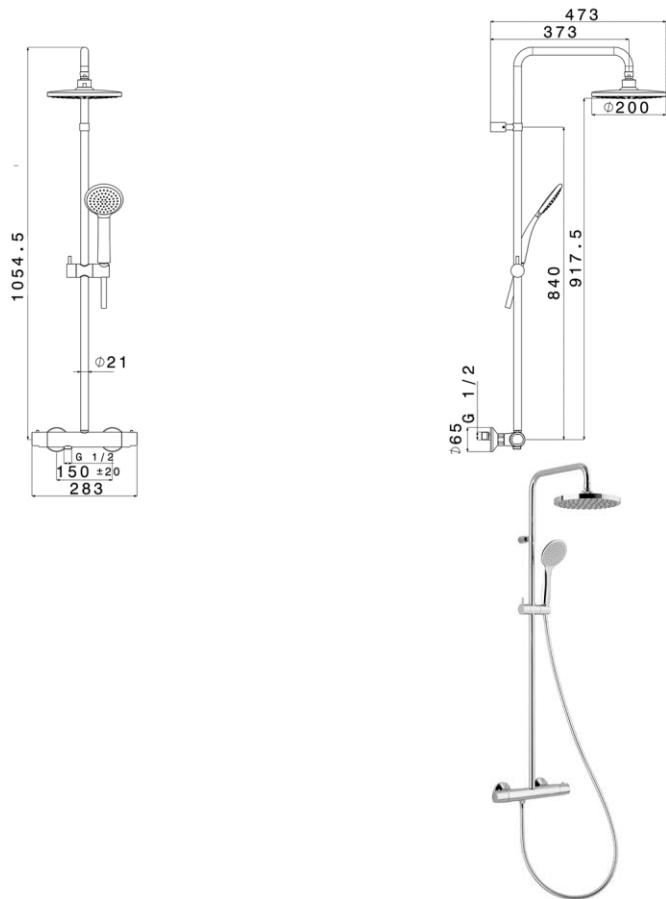

283 x 473 x 1055 mm

11.14 x 18.62 x 41.54 inches

Dimensions (Width x Depth x Height)

Dimensions (Largeur x Profondeur x Hauteur)

Abmessungen (Breite x Tiefe x Höhe)

Dimensiones (Anchura x Profundidad x Altura)

Размеры (Ширина x Глубина x Высота)

Afmetingen (Breedte x Diepte x Hoogte)

Features

- Mixing valve type: Thermostatic
- System: 2 ways
- Inverter: Integrated with faucets
- Valve material: Brass
- Mechanism: Thermostatic cartridge
- Water saving: 50% (ECOstop function)
- Thermostatic cold body: Yes (PROtherm technology)
- Security 38 ° C: Yes (SECUREstop button)
- Cartridge mounting / dismantling system: Yes (EASYsystem maintenance)
- Column tube size: Ø21mm
- Ability to cross the column tube: Yes
- Size of the shower head: Ø200mm
- Shower head material: ABS
- Apple high swivel: Yes
- Jet type: Rain
- Anti-limescale pimples: Yes
- Hand shower size: Ø100mm
- Shower holder: integrated in the tube and adjustable in height
- Shower head material: ABS
- Jet type: Rain
- Anti-limescale pimples: Yes
- Hose type: Smooth and antibacterial
- Specificity of the hose: Antitorsion
- Fixing: 3 points
- Accessory integrated into the faucet: no
- Connection dimension: G 1/2 " (15-21mm)
- Mounting kit: Included
- Flow (L/min) - 3 bar pressure: 12.2 (shower head) - 9.7 (hand shower)