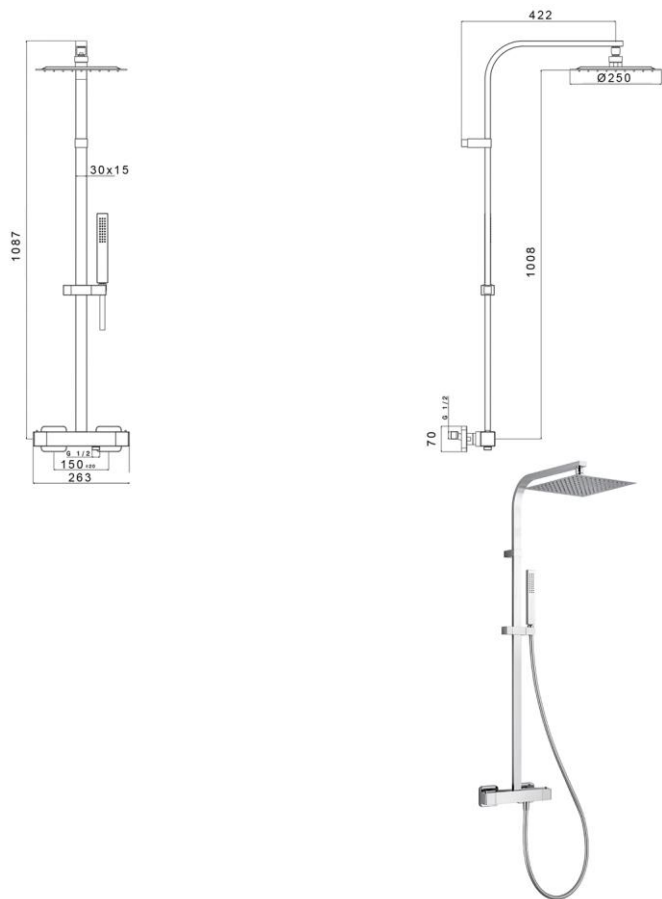

- **GB** Thermostatic shower column - Finish Chrome
- **FR** Colonne de douche thermostatique - Finition Chrome
- **DE** Duschkolonne mit thermostatischer Mischbatterie - Endfertigung Chrom
- **ES** Columna de ducha con un mezclador termostático - Acabados Cromo
- **RU** Вертикальный душ термостатический - Конечная обработка Хром
- **NL** Thermostatische douchekolom - Uitvoering Chroom

Dimensions (Width x Depth x Height)

Dimensions (Largeur x Profondeur x Hauteur)

Abmessungen (Breite x Tiefe x Höhe)

Dimensiones (Anchura x Profundidad x Altura)

Размеры (Ширина x Глубина x Высота)

Afmetingen (Breedte x Diepte x Hoogte)

Features

- Mixing valve type: Thermostatic
- System: 2 ways
- Inverter: Integrated with faucets
- Valve material: Brass
- Mechanism: Thermostatic cartridge
- Water saving: 50% (ECOstop function)
- Thermostatic cold body: Yes (PROtherm technology)
- Security 38 ° C: Yes (SECUREstop button)
- Cartridge mounting / dismounting system: Yes (EASYSYSTEM maintenance)
- Column tube size: 31 x 15mm
- Possibility of cutting the column tube: No
- Size of the shower head: 250 x 250mm
- Shower head material: Brass
- Adjustable shower head: Yes
- Jet type: Rain
- Anti-limescale pimples: Yes
- Hand shower size: 30 x 70mm
- Shower holder: integrated in the tube and adjustable in height
- Shower head material: ABS
- Jet type: rain
- Anti-limescale pimples: Yes
- Hose type: Smooth and antibacterial
- Specificity of the hose: Antitorsion
- Accessory integrated into the faucet: Shelf
- Fixing: 3 points
- Connection dimension: G 1/2 " (15-21mm)
- Mounting kit: Included
- Flow (L/min) - 3 bar pressure: 12.0 (shower head) - 9.7 (hand shower)

Materials

Metal and ABS