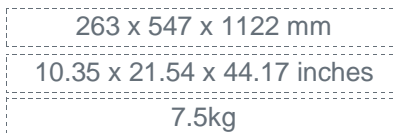

Dimensions (Width x Depth x Height)

Dimensions (Largeur x Profondeur x Hauteur)

Abmessungen (Breite x Tiefe x Höhe)

Dimensiones (Anchura x Profundidad x Altura)

Размеры (Ширина x Глубина x Высота)

Afmetingen (Breedte x Diepte x Hoogte)

Features

- Mixing valve type: Thermostatic
- System: 2 ways
- Inverter: Integrated with faucets
- Valve material: Brass
- Mechanism: Thermostatic cartridge
- Water saving: 50% (ECOstop function)
- Thermostatic cold body: Yes (PROtherm technology)
- Security 38 ° C: Yes (SECUREstop button)
- Cartridge mounting / dismounting system: Yes (EASYSYSTEM maintenance)
- Column tube size: 31 x 15mm
- Possibility of cutting the column tube: No
- Size of the shower head: 250 x 250mm
- Shower head material: Brass
- Adjustable shower head: Yes
- Jet type: Rain
- Anti-limescale pimples: Yes
- Hand shower size: 30 x 70mm
- Shower holder: integrated in the tube and adjustable in height
- Shower head material: ABS
- Jet type: rain
- Anti-limescale pimples: Yes
- Hose type: Smooth and antibacterial
- Specificity of the hose: Antitorsion
- Accessory integrated into the faucet: Shelf
- Fixing: 3 points
- Connection dimension: G 1/2 " (15-21mm)
- Mounting kit: Included
- Flow (L/min) - 3 bar pressure: 12.0 (shower head) - 9.7 (hand shower)