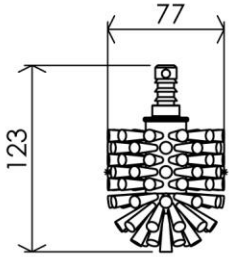

Dimensions (Width x Depth x Height)

Dimensions (Largeur x Profondeur x Hauteur)

Abmessungen (Breite x Tiefe x Höhe)

Dimensiones (Anchura x Profundidad x Altura)

Размеры (Ширина x Глубина x Высота)

Afmetingen (Breedte x Diepte x Hoogte)

77 x 77 x 123 mm

3.03 x 3.03 x 4.84 inches

0.0904kg

GB Features

This spare brush for toilet brush is adaptable on all our toilet brush models
More economical and environmentally friendly, this toilet brush is the solution to refresh your WC at a lower cost
Bristles fitted on bronze collars to avoid oxydation