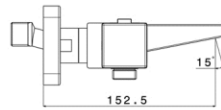

Dimensions (Width x Depth x Height)

Dimensions (Largeur x Profondeur x Hauteur)

Abmessungen (Breite x Tiefe x Höhe)

Dimensiones (Anchura x Profundidad x Altura)

Размеры (Ширина x Глубина x Высота)

Afmetingen (Breedte x Diepte x Hoogte)

263 x 160 x 70 mm

10.35 x 6.3 x 2.76 inches

GB Features

Mixing valve type: Thermostatic for bath / shower
 System: 2 ways
 Inverter: Integrated with faucets
 Valve material: Brass
 Mechanism: Thermostatic cartridge
 Water saving: 50% (ECOstop function)
 Thermostatic cold body: Yes (PROtherm technology)
 Security 38 ° C: Yes (SECUREstop button)
 Cartridge mounting / dismantling system: Yes (EASYSsystem maintenance)
 Nozzle type: Cascade
 Type of mousseur: None
 Shower and hose kit: No
 Shower holder: No
 Accessory integrated into the faucet: No
 Wall installation: Yes
 Drilling type: 2 holes
 Connection dimension: G 1/2 " (15-21mm)
 Mounting kit: Included
 Flow (L/min) - 3 bar pressure: 20.3 (shower head) - 19.5 (hand shower)