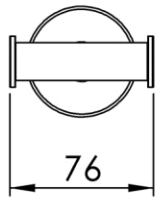

Dimensions (Width x Depth x Height)

Dimensions (Largeur x Profondeur x Hauteur)

Abmessungen (Breite x Tiefe x Höhe)

Dimensiones (Anchura x Profundidad x Altura)

Размеры (Ширина x Глубина x Высота)

Afmetingen (Breedte x Diepte x Hoogte)

76 x 82 x 58 mm

2.99 x 3.23 x 2.28 inches

0.1476kg

GB Features

Monobloc accessory
 3 fixing points per support plate, oblong holes
 Direct fixing on the wall (no interface between the wall and the accessory)
 2 grub screws (theft protection)
 No visible screw
 Screws and wallplugs included