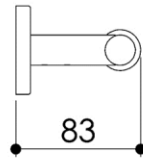

Dimensions (Width x Depth x Height)

Dimensions (Largeur x Profondeur x Hauteur)

Abmessungen (Breite x Tiefe x Höhe)

Dimensiones (Anchura x Profundidad x Altura)

Размеры (Ширина x Глубина x Высота)

Afmetingen (Breedte x Diepte x Hoogte)

165 x 83 x 58 mm

6.5 x 3.27 x 2.28 inches

0.3043kg

GB Features

Monobloc accessory
3 fixing points per support plate, oblong holes
Direct fixing on the wall (no interface between the wall and the accessory)
2 grub screws (theft protection)
No visible screw
Screws and wallplugs included