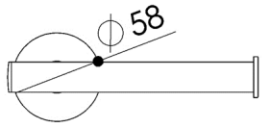

Dimensions (Width x Depth x Height)

Dimensions (Largeur x Profondeur x Hauteur)

Abmessungen (Breite x Tiefe x Höhe)

Dimensiones (Anchura x Profundidad x Altura)

Размеры (Ширина x Глубина x Высота)

Afmetingen (Breedte x Diepte x Hoogte)

165 x 83 x 58 mm

6.5 x 3.27 x 2.28 inches

0.3043kg

GB Features

Monobloc accessory
3 fixing points per support plate, oblong holes
Direct fixing on the wall (no interface between the wall and the accessory)
2 grub screws (theft protection)
No visible screw
Screws and wallplugs included