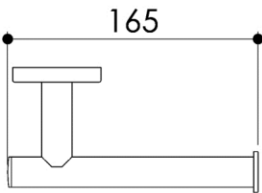

Dimensions (Width x Depth x Height)

Dimensions (Largeur x Profondeur x Hauteur)

Abmessungen (Breite x Tiefe x Höhe)

Dimensiones (Anchura x Profundidad x Altura)

Размеры (Ширина x Глубина x Высота)

Afmetingen (Breedte x Diepte x Hoogte)

165 x 83 x 58 mm

6.5 x 3.27 x 2.28 inches

0.3043kg

GB Features

Monobloc accessory
3 fixing points per support plate, oblong holes
Direct fixing on the wall (no interface between the wall and the accessory)
2 grub screws (theft protection)
No visible screw
Screws and wallplugs included