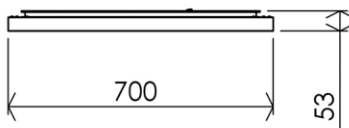

700 x 53 x 900 mm

27.56 x 2.09 x 35.43 inches

17.1958kg

Dimensions (Width x Depth x Height)

Dimensions (Largeur x Profondeur x Hauteur)

Abmessungen (Breite x Tiefe x Höhe)

Dimensiones (Anchura x Profundidad x Altura)

Размеры (Ширина x Глубина x Высота)

Afmetingen (Breedte x Diepte x Hoogte)

GB Features

Lighting: LED
 Lifetime: > 30 000h
 Light colour : Warm white (2800°K)
 LED light output power : 2280 lumens/m
 LED rated power : 50W
 Energy Class : A
 LED lamps included
 Defogger system : Included (40W)
 Voltage : 100-240V
 Frequency : 50-60Hz
 Standards : CE / ROHS compliance
 Double insulation
 IP44 Class II Volume 2
 Direct electrical connection via the wall
 Interrupter : No on/off button (optionally : can be connected via an external switch-button, not included)
 Stainless screws and wallplugs included